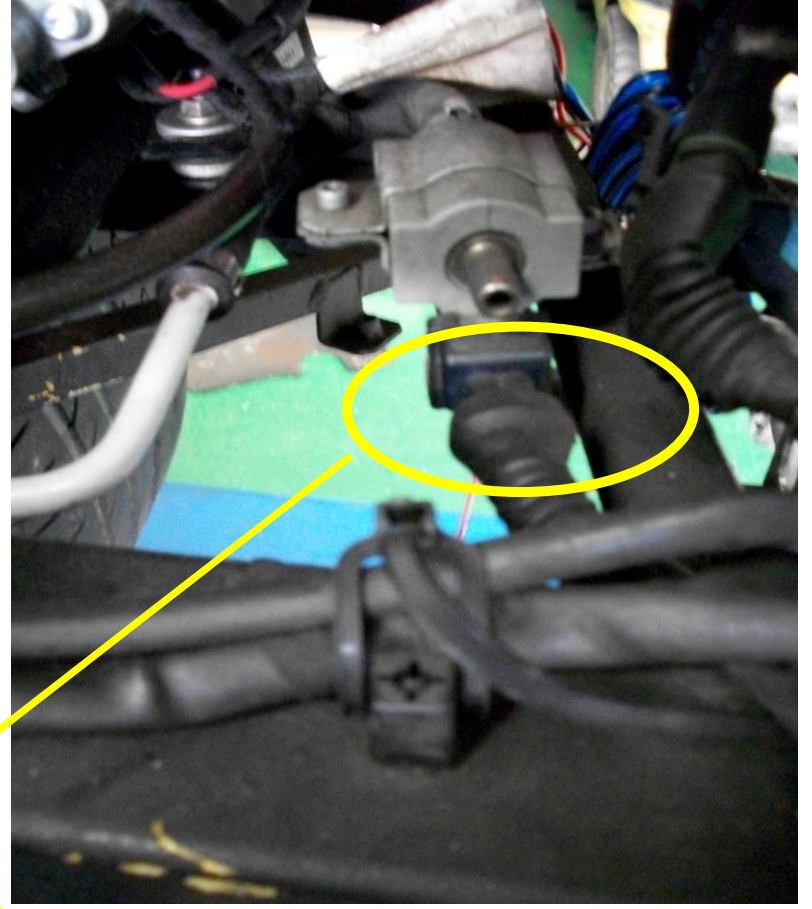

二、SEARCH KEY OIV POWER⊕ , GND⊖ AND TPS SIGNAL 0~5V ◦

1、KEY POWER⊕ :

STEP 1

STEP 2

STEP 3